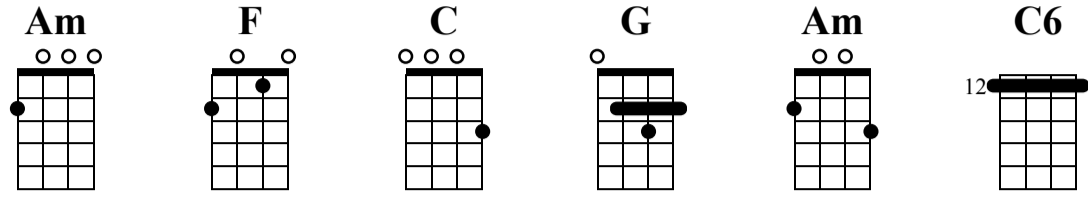

Schitt's Creek Theme Song

Written by Maribeth Solomon

Ukulele Chord Melody Solo

Arranged by Carol Hills

C Tuning

① = A ③ = C

② = E ④ = G

♩ = 166

Ukulele

Cheerful Waltz

1 2 3 4 5

6 7 8 9

10 11 12 13

14 15 16 17

18 19 20 21

22 23 24 25 26