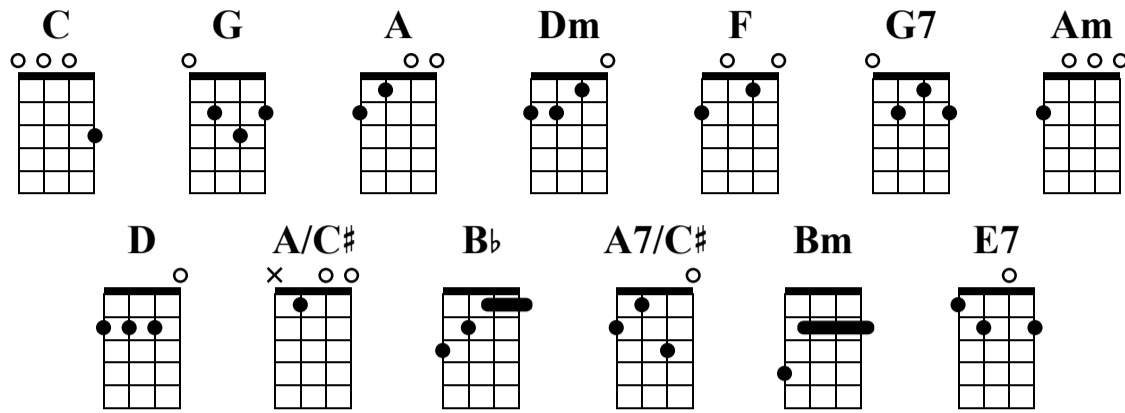

No One But You (Only the Good Die Young)

By Queen

Ukulele Chord Melody Solo

Arranged by Carol Hills

Low G

① = A ③ = C

② = E ④ = G

♩ = 60

A Verse

Ukulele

1 **C** **G** **C** **A**

A hand a-bove the wa-ter

2 **Dm** **A** **Dm** **F**

An an-gel reach- ing for the sky

3 **G7** **C** **Am** **G**

Is it rain- ing in heav- en?

4 **D** **G** **G7**

Do you want us to cry?

5 **C** **G** **C** **A/C#**

And eve- ry- where the brok- en heart- ed

TAB: 0 0 0 0 2 0 0 2 2 0 0 0 0 0 0 0 1

6 **Dm** **A** **Dm** **F**

On eve- ry lone- ly av- en- ue

33 **Bb** **F**

There's a face at the win-dow -

T 1 1 1 1 3 0 0 0 0 0 0 0 0
 A 1 2 2 1 1 0 1 0 1 1 1 1 1
 B 3 2 2 3 0 2 0 2 2 2 2 2 2

34 **C** **G** **A7/C#**

I ain't nev-er, nev-er say-ing good-bye And it's