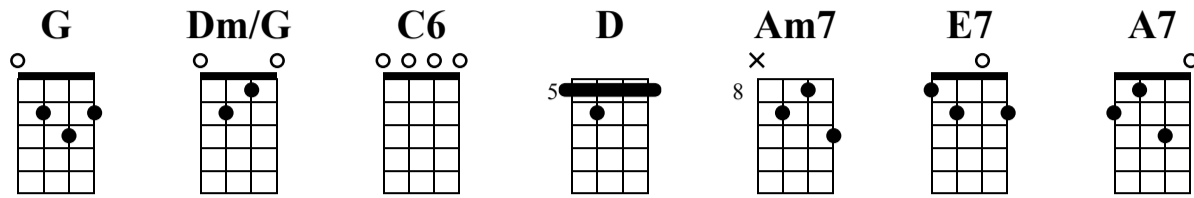

Tonight You Belong To Me

Eddie Vedder

Ukulele Chord Melody

Arranged by Carol Hills

Low G

① = A ③ = C
② = E ④ = G

♩ = 120

G

1. I know-though you be-we're a-

Ukulele tablature for measures 1-3:

```

T 2 2 2 2 3 2 | 2 2 2 2 3 2 | 2 3 2 2 0 2
A 3 3 3 3 3 3 | 3 3 3 3 3 3 | 0 3 2 0 2 0
B 0 0 0 0 0 0 | 0 0 0 0 0 0 | 0 2 0 2 0 2
    
```

Dm/G **H** **C6** **H** **P** **H**

4. long-part- to you're some-part- bod- of my new-heart- but and to-

Ukulele tablature for measures 4-6:

```

T 1 3 0 2 0 | 1 3 0 2 0 | 3 0 3 0 2 0 | 3 0 2 0 3 0
A 2 0 2 0 0 | 2 0 2 0 0 | 0 0 0 0 0 0 | 0 0 0 0 0 0
B 0 0 0 0 0 | 0 0 0 0 0 | 2 2 2 2 2 2 | 2 2 2 2 2 2
    
```

G **D** **G**

7. night-night- you be- long- to me.

Ukulele tablature for measures 7-9:

```

T 2 2 2 3 2 | 5 5 5 5 7 | 2 2 2 2 3 2
A 3 3 3 3 3 | 6 6 6 6 7 | 3 3 3 3 3 3
B 0 0 0 0 0 | 5 5 5 5 5 | 0 0 0 0 0 0
    
```